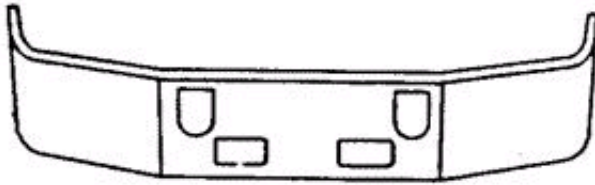

JP Chrome
6319 Campell Blvd.
Lockport, New York 14094

ph: (716) 625-8466
toll-free: (866) 290-0713
fx: (716) 625-8477
e-mail: info@jpchrome.com

Mack CH Bumper -

- ▶ Fits all CH Macks (1993 & Up)
- ▶ 17

hello